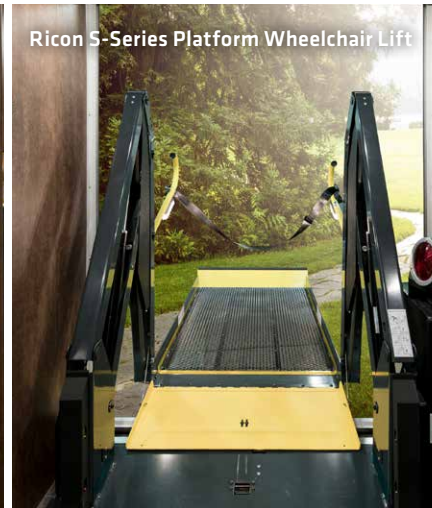

23" High Queen Bed

Ricon S-Series Platform Wheelchair Lift