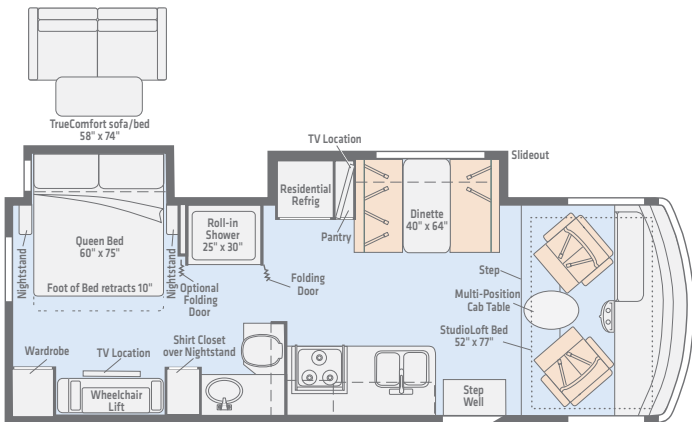

The following modifications are available on the 26M and 30R floorplans:

- Ricon S-Series platform wheelchair lift with 800-pound lifting capacity
- ROM powered roll-up lift door won't interfere with the awning hardware. Wall-mount and key-fob remote controls allow a wheelchair user to independently enter and exit the coach
- 23" high queen bed with Ideal Rest digital control mattress allows easier transfer to and from a wheelchair; the head of the bed can be power-raised and lowered using switches on each side of the bed
- Large roll-in style shower with vertical-mount assist bar and adjustable height shower head make bathing easier (A wall-mount folding bench seat is also available)
- Expanded hallway and toilet areas are for greater accessibility (an optional folding assist bar can be added near the toilet if desired)
- Many other modifications for your comfort and convenience

Roll-In Shower

Ricon S-Series Platform Wheelchair Lift

Stairwell Cover

23" High Queen Bed

Ideal Rest Digital Control

26M

30R

## Weights | Measures

	26M	30R
Length	26'10"	30'10"
Exterior Height <sup>1</sup>	12'	12'
Exterior Width <sup>2</sup>	8'5"	8'5"
Exterior Storage <sup>3</sup> (cu. ft.)	57	83
Awning Length	19'	22'
Interior Height	7'	7'
Interior Width	8'	8'