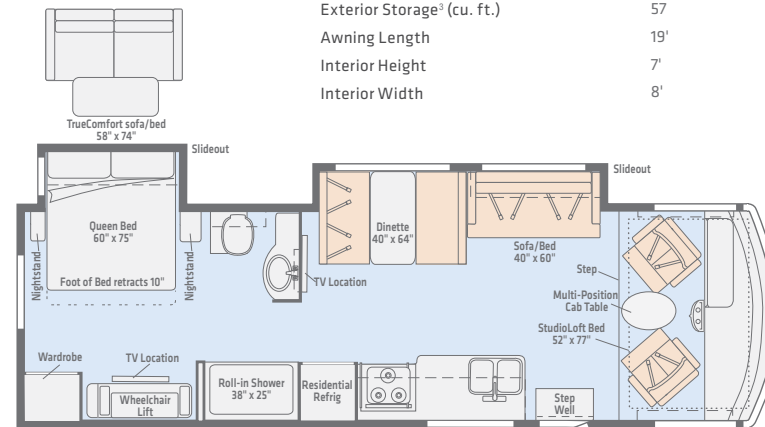

The following modifications are available on the 26M and 30R floorplans:

- Ricon S-Series platform wheelchair lift with 800-pound lifting capacity
- ROM powered roll-up lift door won't interfere with the awning hardware. Wall-mount and key-fob remote controls allow a wheelchair user to independently enter and exit the coach
- 23" high queen bed with Ideal Rest digital control mattress allows easier transfer to and from a wheelchair; the head of the bed can be power-raised and lowered using switches on each side of the bed
- Large roll-in style shower with vertical-mount assist bar and adjustable height shower head make bathing easier (A wall-mount folding bench seat is also available)
- Expanded hallway and toilet areas are for greater accessibility (an optional folding assist bar can be added near the toilet if desired)
- Many other modifications for your comfort and convenience

Roll-In Shower

Ricon S-Series Platform Wheelchair Lift

Stairwell Cover

23" High Queen Bed

Ideal Rest Digital Control

26M

30R

## Weights | Measures

	26M	30R
Length	26'10"	30'10"
Exterior Height <sup>1</sup>	12'	12'
Exterior Width <sup>2</sup>	8'5"	8'5"
Exterior Storage <sup>3</sup> (cu. ft.)	57	83
Awning Length	19'	22'
Interior Height	7'	7'
Interior Width	8'	8'