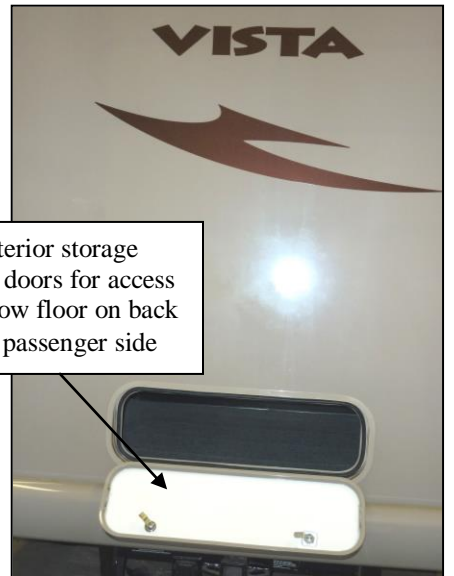

6-way power transfer base allows cab seat to move forward, backward, up, down, and rotate from side to side all via 12-volt power. The controls are located on the side of the cab seat.

Adjustable bed raises and lowers at head and foot – Window over head of bed – TV hookups added to reinforced wall near bed for future TV.

Added exterior storage compartment doors for access to storage below floor on back wall & rear passenger side