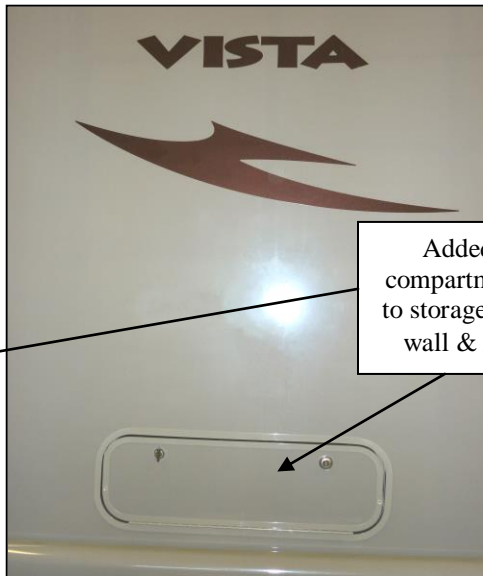

6-way power transfer base allows cab seat to move forward, backward, up, down, and rotate from side to side all via 12-volt power. The controls are located on the side of the cab seat.

Adjustable bed raises and lowers at head and foot – Window over head of bed – TV hookups added to reinforced wall near bed for future TV.

Added exterior storage compartment doors for access to storage below floor on back wall & rear passenger side