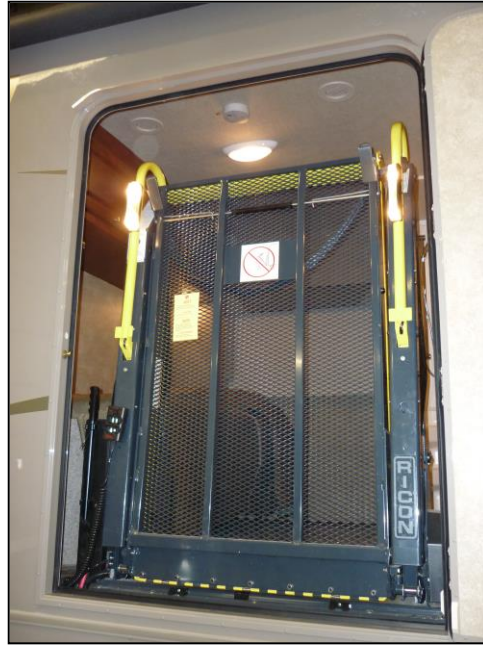

6-way power transfer base allows cab seat to move forward, backward, up, down, and rotate from side to side all via 12-volt power. The controls are located on the side of the cab seat.

Adjustable bed raises and lowers at head and foot – Window over head of bed – TV hookups added to reinforced wall near bed for future TV.

Added exterior storage compartment doors for access to storage below floor on back wall & rear passenger side