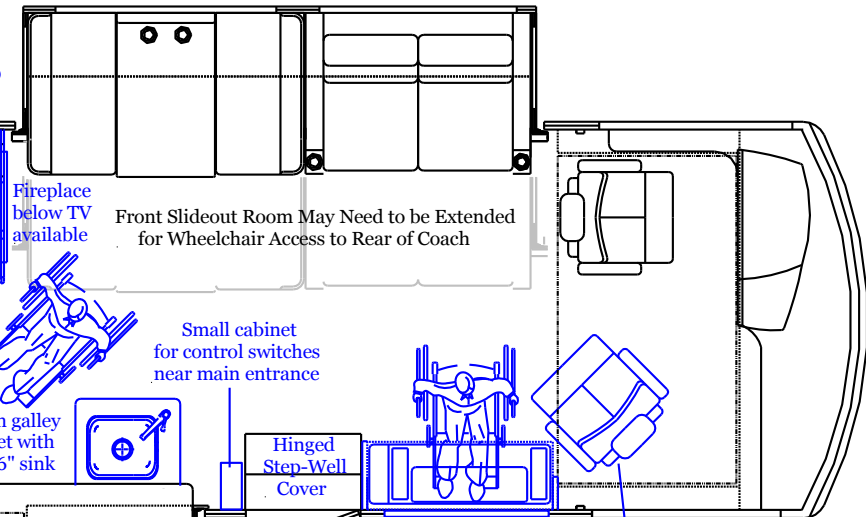

Examples of Ability Equipped Class-A Diesel Motorhomes

Optional sofa/dinette sectional with Intable

Standard Dinette & Rest Easy Sofa

Power mechanism can be added to raise head of 48D bed only

Lever handle shower faucet control available

Aux. slideout room control switch can be added near wc lift door

Remote controlled Fantastic Vents are available

Examples of Ability Equipped Class-A Diesel Motorhomes

Optional sofa/dinette sectional with Intable

Standard Dinette & Rest Easy Sofa

Rear Slideout Room Will Need to be Extended for Wheelchair Access to Rear of Coach

SureHands power switch-track allows movement from track to track

SureHands ceiling track installation depicted in RED