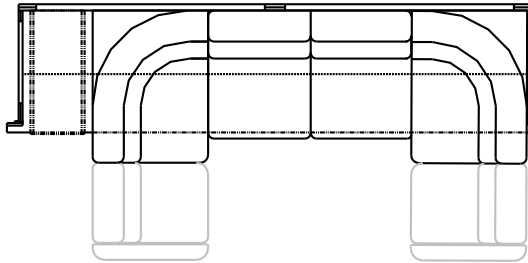

Optional sofa/dinette sectional with Intable

Standard Dinette & Rest Easy Sofa