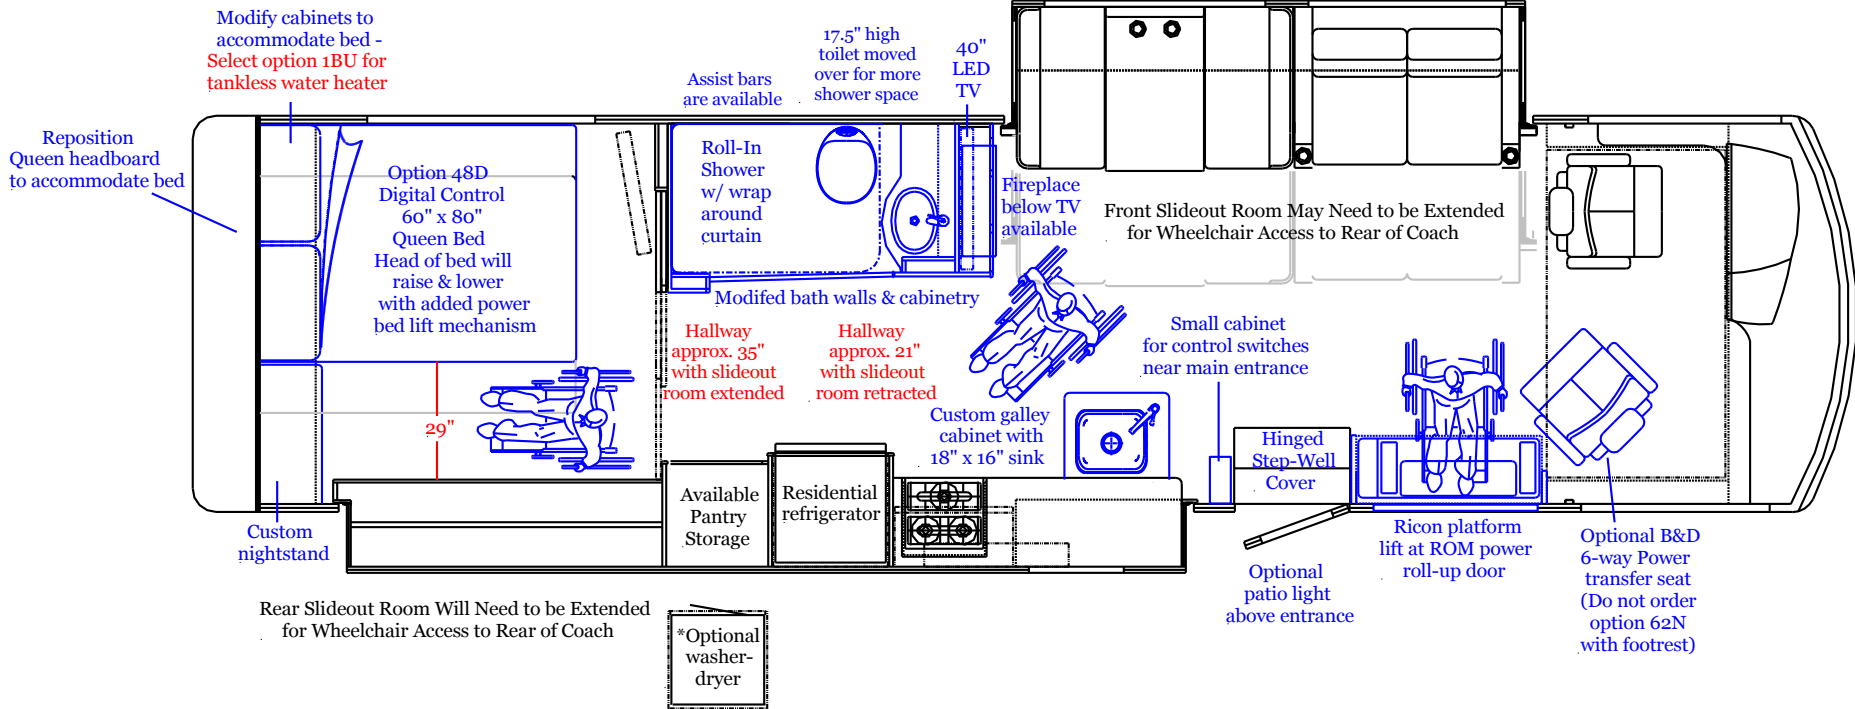

Examples of Ability Equipped Class-A Diesel Motorhomes

Optional sofa/dinette sectional with Intable

Standard Dinette & Rest Easy Sofa

Power mechanism can be added to raise head of 48D bed only

Lever handle shower faucet control available

Aux. slideout room control switch can be added near wc lift door

Remote controlled Fantastic Vents are available

Examples of Ability Equipped Class-A Diesel Motorhomes

Optional sofa/dinette sectional with Intable

Standard Dinette & Rest Easy Sofa

Rear Slideout Room Will Need to be Extended for Wheelchair Access to Rear of Coach

SureHands power switch-track allows movement from track to track

SureHands ceiling track installation depicted in RED