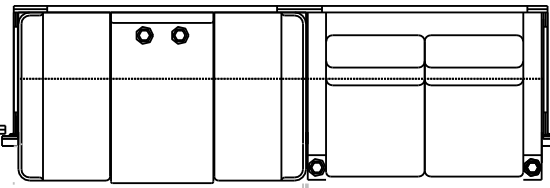

Examples of Ability Equipped Class-A Diesel Motorhomes

Rear Slideout Room Will Need to be Extended for Wheelchair Access to Rear of Coach

SureHands power switch-track allows movement from track to track

SureHands ceiling track installation depicted in RED