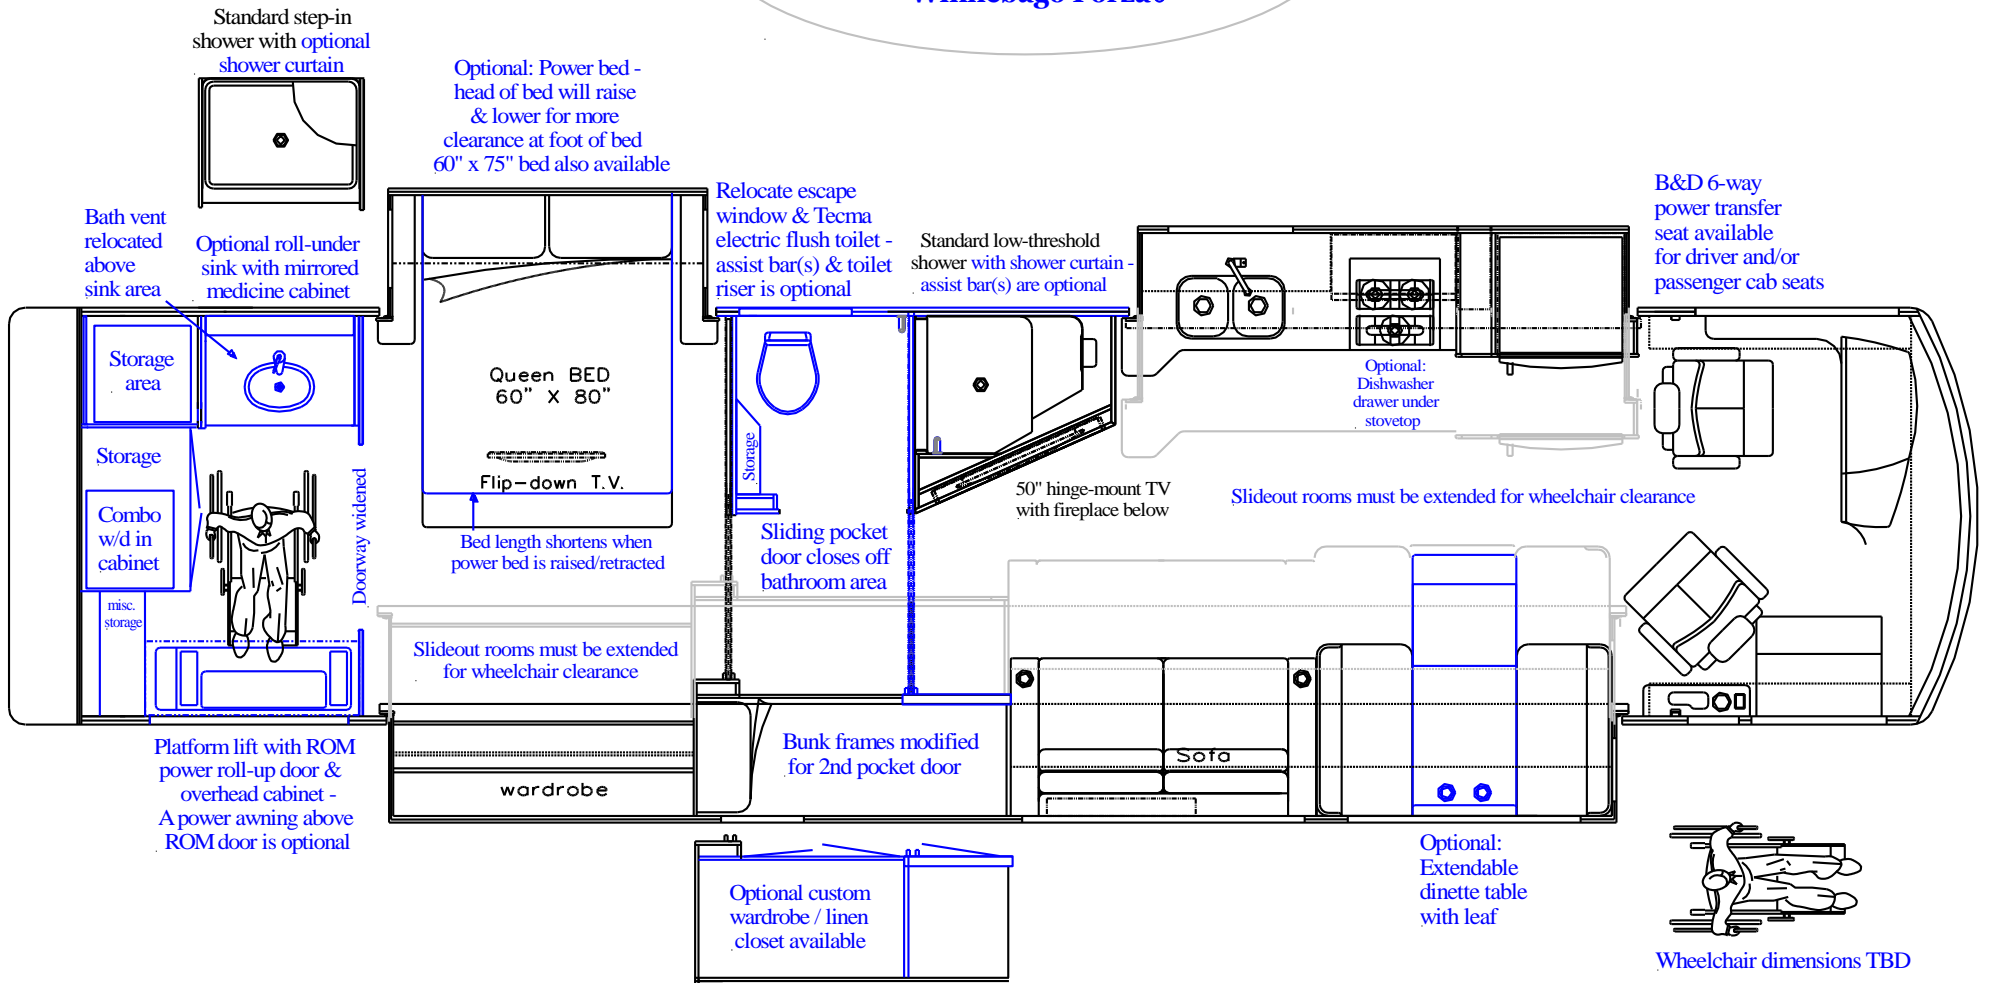

Examples of Ability Equipped Class-A Diesel Motorhomes

Optional sofa/dinette sectional with Intable

Standard Dinette & Rest Easy Sofa

Power mechanism can be added to raise head of 48D bed only

Lever handle shower faucet control available

Aux. slideout room control switch can be added near wc lift door

Remote controlled Fantastic Vents are available

Examples of Ability Equipped Class-A Diesel Motorhomes

Optional sofa/dinette sectional with Intable

Standard Dinette & Rest Easy Sofa

Rear Slideout Room Will Need to be Extended for Wheelchair Access to Rear of Coach

SureHands power switch-track allows movement from track to track

SureHands ceiling track installation depicted in RED

Examples of Ability Equipped Class-A Diesel Motorhomes

WINNEBAGO²
38W Class-A Diesel: Floorplan "2B"
Winnebago Forza®

Combo washer & dryer available along back wall in a custom cabinet

Auxillary slideout room control switches will be added, as needed