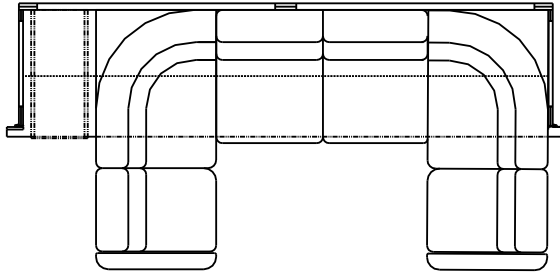

Optional sofa/dinette sectional with Intable

Standard Dinette & Rest Easy Sofa