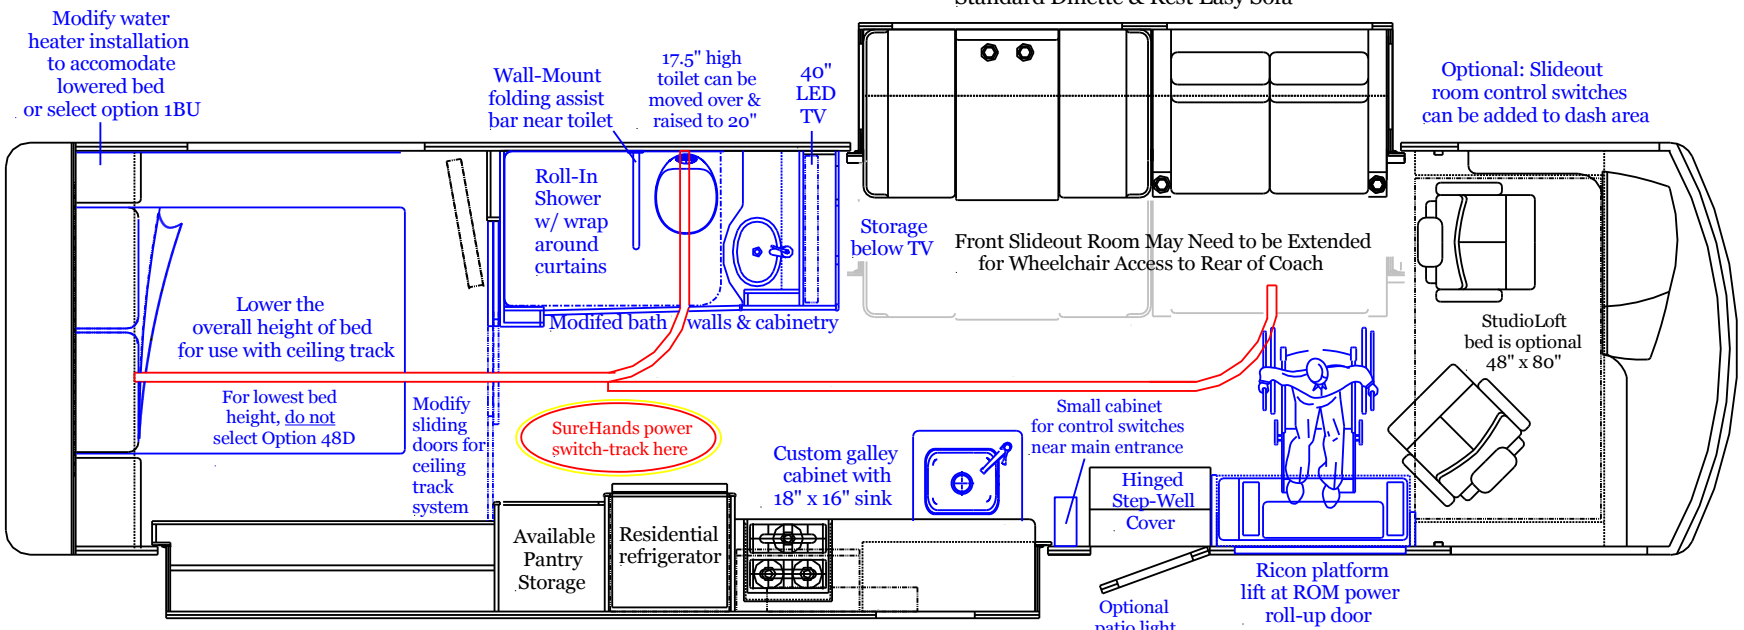

Aux. slideout room control switch can be added near wc lift door

Remote controlled Fantastic Vents are available

Examples of Ability Equipped Class-A Diesel Motorhomes

Optional sofa/dinette sectional with Intable

Standard Dinette & Rest Easy Sofa

Rear Slideout Room Will Need to be Extended for Wheelchair Access to Rear of Coach

SureHands power switch-track allows movement from track to track

SureHands ceiling track installation depicted in RED