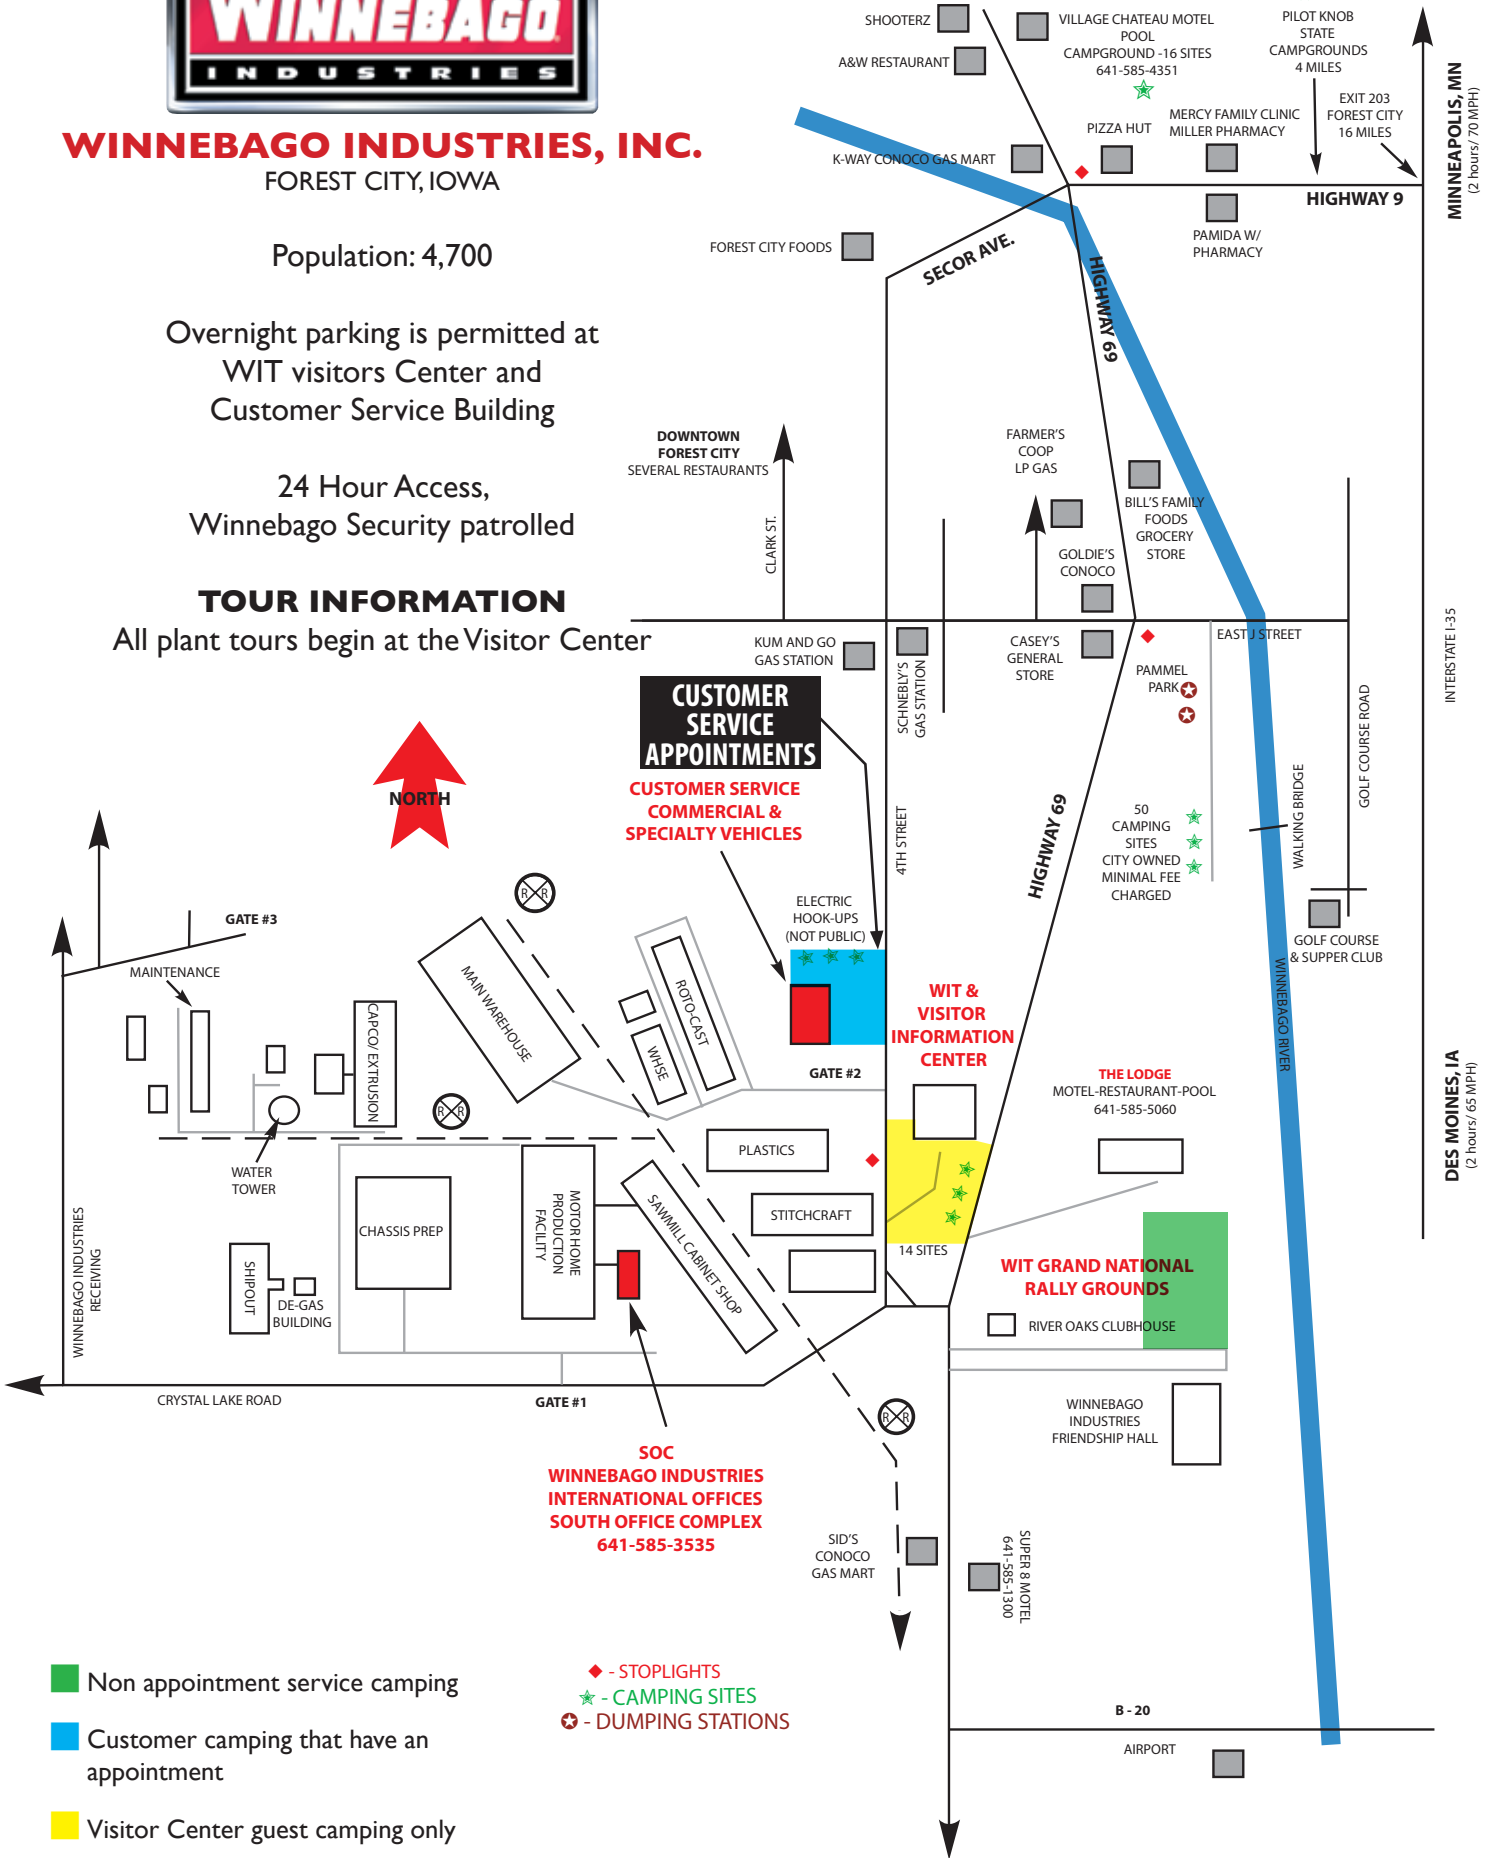

WINNEBAGO INDUSTRIES, INC.
FOREST CITY, IOWA

Population: 4,700

Overnight parking is permitted at
WIT visitors Center and
Customer Service Building

24 Hour Access,
Winnebago Security patrolled

TOUR INFORMATION

All plant tours begin at the Visitor Center

- Non appointment service camping
- Customer camping that have an appointment
- Visitor Center guest camping only

- ◆ - STOPLIGHTS
- ★ - CAMPING SITES
- ⊗ - DUMPING STATIONS

MINNEAPOLIS, MN (2 hours/ 70 MPH)

INTERSTATE I-35

DES MOINES, IA (2 hours/ 65 MPH)